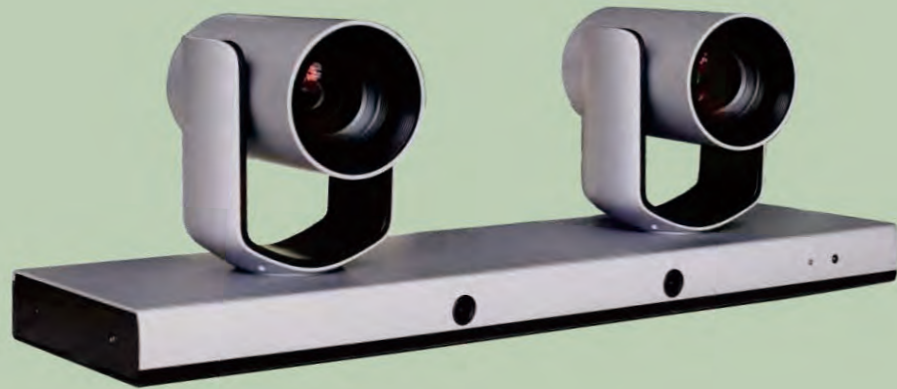

Speaker Tracking Camera

NS-TC200L

NS-TC200L speaker tracking camera helps to achieve intelligent meeting experience, implemented with both audio positioning and intelligent video analysis technologies. It can automatically switch between close-up image and full-view image to frame the speaker(s). It frees of camera operation during a meeting and enables meeting attendees to focus more on discussion.

Features

- 1/2.8" Exmor CMOS, 2.14MP;
- 12x optical zoom, up to 72.5° FOV;
- Simultaneously output 3G-SDI, HDMI, Ethernet, up to 1080P60 resolution;
- Support H.264/H.265 video compression;
- Implemented with both audio positioning, body detection and recognition technologies, it can precisely frame the speakers;
- Automatically switch between close-up image for speaker(s) and wide-angle image for all attendees;
- Built-in image switch rules according to actual meeting scenes.