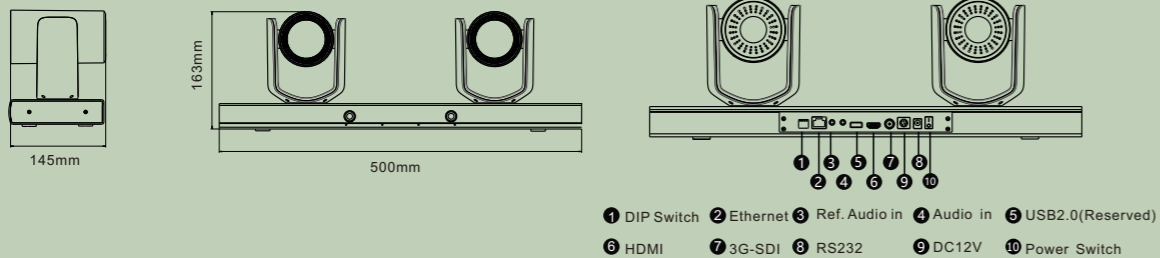

Speaker Tracking Camera

NS-TC200L

NS-TC200L speaker tracking camera helps to achieve intelligent meeting experience, implemented with both audio positioning and intelligent video analysis technologies. It can automatically switch between close-up image and full-view image to frame the speaker(s). It frees of camera operation during a meeting and enables meeting attendees to focus more on discussion.

Dimensions

Technical Data

Model	NS-TC200L
HD Camera	
Image Sensor	1/2.8"CMOS, 2.14MP
Signal Format(SDI)	1080P60, 1080P50, 1080P30, 1080P25, 1080I60, 1080I50, 720P60, 720P50
Focal Length	f=3.9mm-46.8mm
Iris	F1.6-F2.8
Optical Zoom	12x
Digital Zoom	12x
Field of View	Horizontal 72.5°
Focus	Auto, Manual, PTZ Push
Min. Illumination	0.5Lux (F1.8, AGC ON)
Shutter Speed	1/25-1/10,000s
AGC	Auto/Manual
White Balance	Auto, Indoor, Outdoor, One Push, Manual, Auto Track
AE Control	Auto, Manual, Shutter Priority, Iris Priority
S/N	≥50dB
DNR	2D/3D
BLC	Support
PTZ	
Pan Range	-90°~+90°
Tilt Range	-30°~+90°
Pan Speed	0.1°~120°/s
Tilt Speed	0.1°~80°/s
Preset Number	256
OSD	Yes
Network	
Max. Image Size	1920×1080 @60 fps
Video Compression	H.264/H.265
Audio Compression	AAC
Protocol	HTTP, RTSP, RTMP, RTP, TCP, UDP, ONVIF
Dual Stream	Support
Interface	
Video Output	1×HDMI Interface, 1×3G-SDI Interface
Audio Input	2×3.5mm LINE IN, including one channel with EC
Audio Output	1×LINE OUT
Network Interface	1×10M/100M
USB Interface	1×USB2.0(Reserved)
Control Interface	1×RS-232
General	
Control Protocol	VISCA
Address	0~63
Power Supply	DC12V
Power Consumption	<50W
Working Temp	0°C ~ +40°C
Storage Temp	-20°C ~ +60°C
Dimension (L×W×H)	500 mm x 163mm x 145mm
Weight	3kg